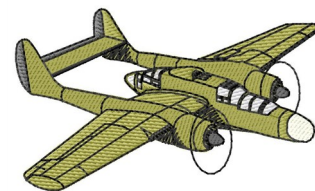

Name: P-61 Black Widow

SKU: GSD01-EQG435

Brand: Grand Slam Designs

Unique Colors: 13 (6 color Stops)

Unique Colors

	Color Name (Color Code)	Manufacturer - Type
	Super White (1001) [No Color Selected]	madeira - rayon
	Dusty Lilac (1263) [No Color Selected]	madeira - rayon
	Crocus (286)	Exquisite - Polyester 1000m

Complete Color Sequence

#		Color Name (Color Code)	Manufacturer - Type
1		Super White (1001) [No Color Selected]	madeira - rayon
2		Super White (1001) [No Color Selected]	madeira - rayon
3		Crocus (286)	Exquisite - Polyester 1000m