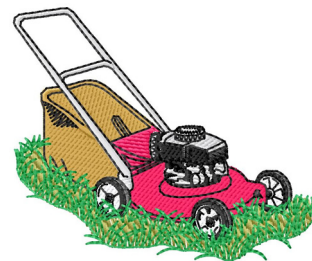

Name: Mower Machine Embroidery Design

SKU: GSD01-EQG427

Brand: Grand Slam Designs

Unique Colors: 13 (8 color Stops)

Unique Colors

	Color Name (Color Code)	Manufacturer - Type
	Super White (1001) [No Color Selected]	madeira - rayon
	Dusty Lilac (1263) [No Color Selected]	madeira - rayon
	Crocus (286)	Exquisite - Polyester 1000m