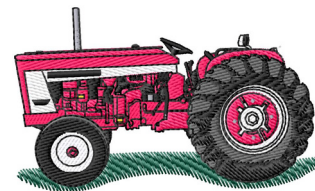

Name: Classic Red Tractor Machine Embroidery Design

SKU: GSD01-EQG415

Brand: Grand Slam Designs

Unique Colors: 13 (9 color Stops)

Unique Colors

	Color Name (Color Code)	Manufacturer - Type
	Super White (1001) [No Color Selected]	madeira - rayon
	Dusty Lilac (1263) [No Color Selected]	madeira - rayon
	Crocus (286)	Exquisite - Polyester 1000m