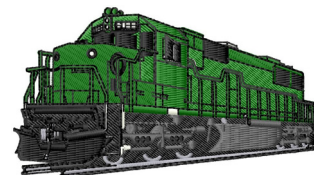

Name: Train Engine

SKU: GSD01-EQG404

Brand: Grand Slam Designs

Unique Colors: 13 (8 color Stops)

Unique Colors

	Color Name (Color Code)	Manufacturer - Type
	Super White (1001) [No Color Selected]	madeira - rayon
	Dusty Lilac (1263) [No Color Selected]	madeira - rayon
	Crocus (286)	Exquisite - Polyester 1000m

Complete Color Sequence

#		Color Name (Color Code)	Manufacturer - Type
1		Super White (1001) [No Color Selected]	madeira - rayon
2		Super White (1001) [No Color Selected]	madeira - rayon
3		Crocus (286)	Exquisite - Polyester 1000m