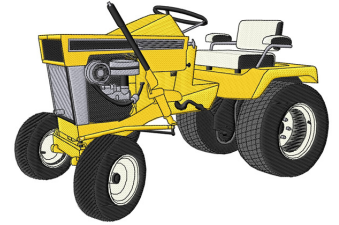

Name: Tractor

SKU: GSD01-EQG397

Brand: Grand Slam Designs

Unique Colors: 13 (7 color Stops)

Unique Colors

	Color Name (Color Code)	Manufacturer - Type
	Super White (1001) [No Color Selected]	madeira - rayon
	Dusty Lilac (1263) [No Color Selected]	madeira - rayon
	Crocus (286)	Exquisite - Polyester 1000m