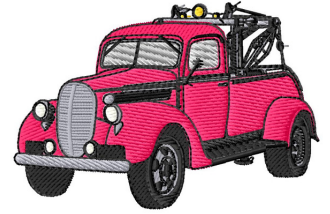

Name: Old Tow Truck

SKU: GSD01-EQG390

Brand: Grand Slam Designs

Unique Colors: 13 (9 color Stops)

Unique Colors

	Color Name (Color Code)	Manufacturer - Type
	Super White (1001) [No Color Selected]	madeira - rayon
	Dusty Lilac (1263) [No Color Selected]	madeira - rayon
	Crocus (286)	Exquisite - Polyester 1000m

Complete Color Sequence

#		Color Name (Color Code)	Manufacturer - Type
1		Super White (1001) [No Color Selected]	madeira - rayon
2		Super White (1001) [No Color Selected]	madeira - rayon
3		Crocus (286)	Exquisite - Polyester 1000m