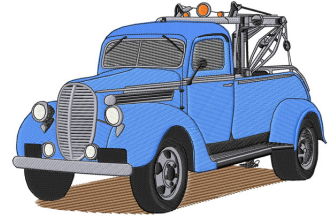

Name: Old Tow Truck

SKU: GSD01-EQG389

Brand: Grand Slam Designs

Unique Colors: 13 (10 color Stops)

Unique Colors

	Color Name (Color Code)	Manufacturer - Type
	Super White (1001) [No Color Selected]	madeira - rayon
	Dusty Lilac (1263) [No Color Selected]	madeira - rayon
	Crocus (286)	Exquisite - Polyester 1000m

Complete Color Sequence

#		Color Name (Color Code)	Manufacturer - Type
1		Super White (1001) [No Color Selected]	madeira - rayon
2		Super White (1001) [No Color Selected]	madeira - rayon
3		Crocus (286)	Exquisite - Polyester 1000m