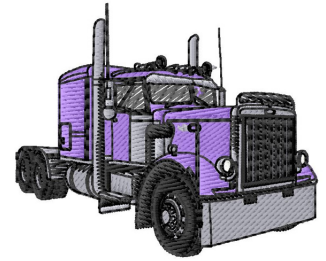

Name: Truck

SKU: GSD01-EQG385

Brand: Grand Slam Designs

Unique Colors: 13 (7 color Stops)

Unique Colors

	Color Name (Color Code)	Manufacturer - Type
	Super White (1001) [No Color Selected]	madeira - rayon
	Dusty Lilac (1263) [No Color Selected]	madeira - rayon
	Crocus (286)	Exquisite - Polyester 1000m

Complete Color Sequence

#		Color Name (Color Code)	Manufacturer - Type
1		Super White (1001) [No Color Selected]	madeira - rayon
2		Super White (1001) [No Color Selected]	madeira - rayon
3		Crocus (286)	Exquisite - Polyester 1000m