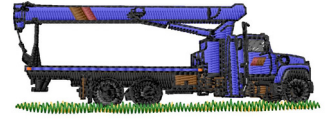

Name: Telescoping Crane

SKU: GSD01-EQBG44R

Brand: Grand Slam Designs

Unique Colors: 13 (11 color Stops)

Unique Colors

	Color Name (Color Code)	Manufacturer - Type
	Super White (1001) [No Color Selected]	madeira - rayon
	Dusty Lilac (1263) [No Color Selected]	madeira - rayon
	Crocus (286)	Exquisite - Polyester 1000m