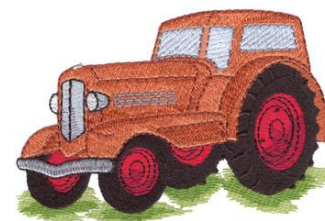

Name: Classic Tractor Machine Embroidery Design

SKU: DC01-EQ0596

Brand: Dakota Collectibles

Unique Colors: 13 (16 color Stops)

Unique Colors

	Color Name (Color Code)	Manufacturer - Type
	Super White (1001) [No Color Selected]	madeira - rayon
	Dusty Lilac (1263) [No Color Selected]	madeira - rayon
	Crocus (286)	Exquisite - Polyester 1000m

Complete Color Sequence

#		Color Name (Color Code)	Manufacturer - Type
1		Super White (1001) [No Color Selected]	madeira - rayon
2		Super White (1001) [No Color Selected]	madeira - rayon
3		Crocus (286)	Exquisite - Polyester 1000m