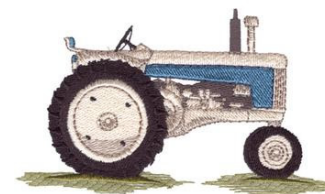

Name: Classic Tractor Machine Embroidery Design

SKU: DC01-EQ0586

Brand: Dakota Collectibles

Unique Colors: 13 (7 color Stops)

Unique Colors

	Color Name (Color Code)	Manufacturer - Type
	Super White (1001) [No Color Selected]	madeira - rayon
	Dusty Lilac (1263) [No Color Selected]	madeira - rayon
	Crocus (286)	Exquisite - Polyester 1000m