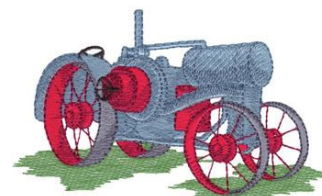

Name: Classic Tractor Machine Embroidery Design

SKU: DC01-EQ0584

Brand: Dakota Collectibles

Unique Colors: 13 (14 color Stops)

Unique Colors

	Color Name (Color Code)	Manufacturer - Type
	Super White (1001) [No Color Selected]	madeira - rayon
	Dusty Lilac (1263) [No Color Selected]	madeira - rayon
	Crocus (286)	Exquisite - Polyester 1000m