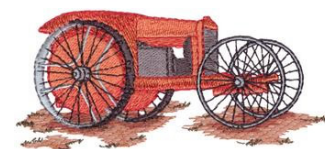

Name: Classic Tractor Machine Embroidery Design

SKU: DC01-EQ0581

Brand: Dakota Collectibles

Unique Colors: 13 (11 color Stops)

Unique Colors

	Color Name (Color Code)	Manufacturer - Type
	Super White (1001) [No Color Selected]	madeira - rayon
	Dusty Lilac (1263) [No Color Selected]	madeira - rayon
	Crocus (286)	Exquisite - Polyester 1000m