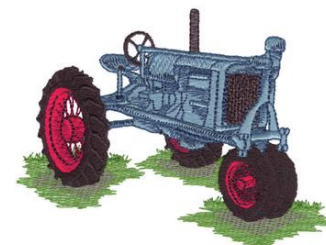

Name: Classic Tractor Machine Embroidery Design

SKU: DC01-EQ0576

Brand: Dakota Collectibles

Unique Colors: 13 (10 color Stops)

Unique Colors

	Color Name (Color Code)	Manufacturer - Type
	Super White (1001) [No Color Selected]	madeira - rayon
	Dusty Lilac (1263) [No Color Selected]	madeira - rayon
	Crocus (286)	Exquisite - Polyester 1000m

Complete Color Sequence

#		Color Name (Color Code)	Manufacturer - Type
1		Super White (1001) [No Color Selected]	madeira - rayon
2		Super White (1001) [No Color Selected]	madeira - rayon
3		Crocus (286)	Exquisite - Polyester 1000m