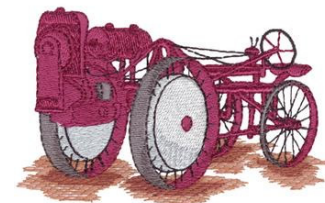

Name: Classic Tractor Machine Embroidery Design

SKU: DC01-EQ0574

Brand: Dakota Collectibles

Unique Colors: 13 (9 color Stops)

Unique Colors

	Color Name (Color Code)	Manufacturer - Type
	Super White (1001) [No Color Selected]	madeira - rayon
	Dusty Lilac (1263) [No Color Selected]	madeira - rayon
	Crocus (286)	Exquisite - Polyester 1000m

Complete Color Sequence

#		Color Name (Color Code)	Manufacturer - Type
1		Super White (1001) [No Color Selected]	madeira - rayon
2		Super White (1001) [No Color Selected]	madeira - rayon
3		Crocus (286)	Exquisite - Polyester 1000m