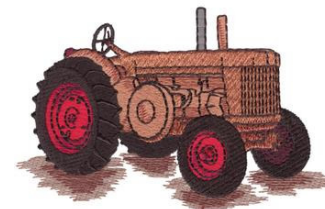

Name: Classic Tractor Machine Embroidery Design

SKU: DC01-EQ0573

Brand: Dakota Collectibles

Unique Colors: 13 (13 color Stops)

Unique Colors

	Color Name (Color Code)	Manufacturer - Type
	Super White (1001) [No Color Selected]	madeira - rayon
	Dusty Lilac (1263) [No Color Selected]	madeira - rayon
	Crocus (286)	Exquisite - Polyester 1000m

Complete Color Sequence

#		Color Name (Color Code)	Manufacturer - Type
1		Super White (1001) [No Color Selected]	madeira - rayon
2		Super White (1001) [No Color Selected]	madeira - rayon
3		Crocus (286)	Exquisite - Polyester 1000m