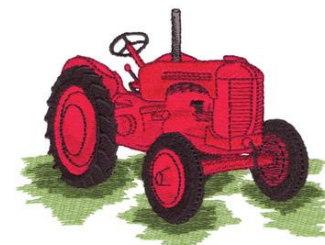

Name: Classic Tractor Machine Embroidery Design

SKU: DC01-EQ0571

Brand: Dakota Collectibles

Unique Colors: 13 (9 color Stops)

Unique Colors

	Color Name (Color Code)	Manufacturer - Type
	Super White (1001) [No Color Selected]	madeira - rayon
	Dusty Lilac (1263) [No Color Selected]	madeira - rayon
	Crocus (286)	Exquisite - Polyester 1000m