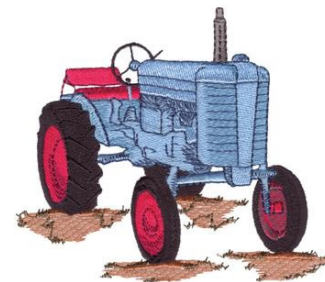

Name: Classic Tractor Machine Embroidery Design

SKU: DC01-EQ0569

Brand: Dakota Collectibles

Unique Colors: 13 (11 color Stops)

Unique Colors

	Color Name (Color Code)	Manufacturer - Type
	Super White (1001) [No Color Selected]	madeira - rayon
	Dusty Lilac (1263) [No Color Selected]	madeira - rayon
	Crocus (286)	Exquisite - Polyester 1000m