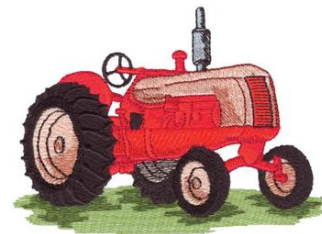

Name: Classic Tractor Machine Embroidery Design

SKU: DC01-EQ0568

Brand: Dakota Collectibles

Unique Colors: 13 (13 color Stops)

Unique Colors

	Color Name (Color Code)	Manufacturer - Type
	Super White (1001) [No Color Selected]	madeira - rayon
	Dusty Lilac (1263) [No Color Selected]	madeira - rayon
	Crocus (286)	Exquisite - Polyester 1000m