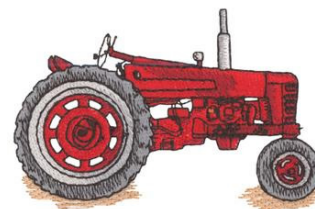

Name: Classic Tractor Machine Embroidery Design

SKU: DC01-EQ0565

Brand: Dakota Collectibles

Unique Colors: 13 (7 color Stops)

Unique Colors

	Color Name (Color Code)	Manufacturer - Type
	Super White (1001) [No Color Selected]	madeira - rayon
	Dusty Lilac (1263) [No Color Selected]	madeira - rayon
	Crocus (286)	Exquisite - Polyester 1000m