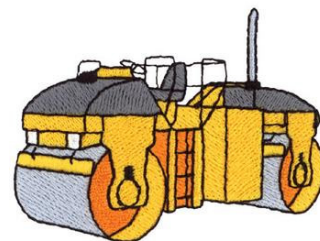

Name: Asphalt Roller Machine Embroidery Design

SKU: DC01-EQ0544

Brand: Dakota Collectibles

Unique Colors: 13 (6 color Stops)

Unique Colors

	Color Name (Color Code)	Manufacturer - Type
	Super White (1001) [No Color Selected]	madeira - rayon
	Dusty Lilac (1263) [No Color Selected]	madeira - rayon
	Crocus (286)	Exquisite - Polyester 1000m