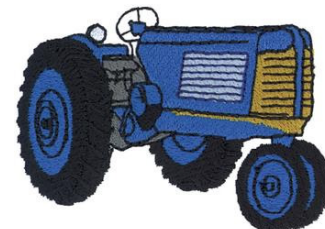

Name: Tractor Machine Embroidery Design

SKU: DC01-EQ0266

Brand: Dakota Collectibles

Unique Colors: 13 (7 color Stops)

Unique Colors

	Color Name (Color Code)	Manufacturer - Type
	Super White (1001) [No Color Selected]	madeira - rayon
	Dusty Lilac (1263) [No Color Selected]	madeira - rayon
	Crocus (286)	Exquisite - Polyester 1000m

Complete Color Sequence

#		Color Name (Color Code)	Manufacturer - Type
1		Super White (1001) [No Color Selected]	madeira - rayon
2		Super White (1001) [No Color Selected]	madeira - rayon
3		Crocus (286)	Exquisite - Polyester 1000m