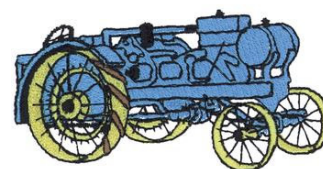

Name: Old Tractor Machine Embroidery Design

SKU: DC01-EQ0262

Brand: Dakota Collectibles

Unique Colors: 13 (4 color Stops)

Unique Colors

	Color Name (Color Code)	Manufacturer - Type
	Super White (1001) [No Color Selected]	madeira - rayon
	Dusty Lilac (1263) [No Color Selected]	madeira - rayon
	Crocus (286)	Exquisite - Polyester 1000m

Complete Color Sequence

#		Color Name (Color Code)	Manufacturer - Type
1		Super White (1001) [No Color Selected]	madeira - rayon
2		Super White (1001) [No Color Selected]	madeira - rayon
3		Crocus (286)	Exquisite - Polyester 1000m