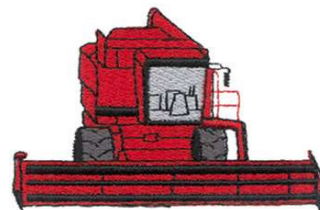

Name: Combine Machine Embroidery Design

SKU: DC01-EQ0099

Brand: Dakota Collectibles

Unique Colors: 13 (4 color Stops)

Unique Colors

	Color Name (Color Code)	Manufacturer - Type
	Super White (1001) [No Color Selected]	madeira - rayon
	Dusty Lilac (1263) [No Color Selected]	madeira - rayon
	Crocus (286)	Exquisite - Polyester 1000m