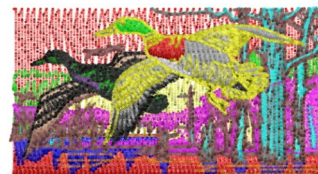

Name: Ducks Flying Machine Embroidery Design

SKU: DS01-Ducks_Flying

Brand: DataStitch

Unique Colors: 13 (20 color Stops)

Unique Colors

	Color Name (Color Code)	Manufacturer - Type
	Super White (1001) [No Color Selected]	madeira - rayon
	Dusty Lilac (1263) [No Color Selected]	madeira - rayon
	Crocus (286)	Exquisite - Polyester 1000m

Complete Color Sequence

#		Color Name (Color Code)	Manufacturer - Type
1		Super White (1001) [No Color Selected]	madeira - rayon
2		Super White (1001) [No Color Selected]	madeira - rayon
3		Crocus (286)	Exquisite - Polyester 1000m