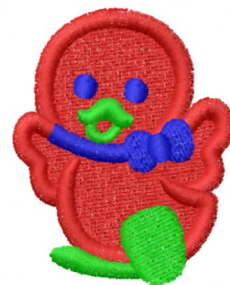

Name: Duckling Machine Embroidery Design

SKU: DS01-Duckling

Brand: DataStitch

Unique Colors: 13 (3 color Stops)

Unique Colors

	Color Name (Color Code)	Manufacturer - Type
	Super White (1001) [No Color Selected]	madeira - rayon
	Dusty Lilac (1263) [No Color Selected]	madeira - rayon
	Crocus (286)	Exquisite - Polyester 1000m

Complete Color Sequence

#		Color Name (Color Code)	Manufacturer - Type
1		Super White (1001) [No Color Selected]	madeira - rayon
2		Super White (1001) [No Color Selected]	madeira - rayon
3		Crocus (286)	Exquisite - Polyester 1000m