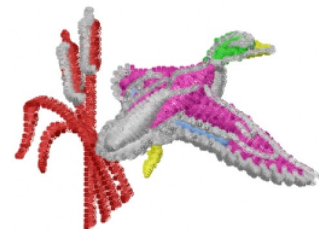

**Name:** Duck Flying Machine Embroidery Design

**SKU:** DS01-Duck\_Flying

**Brand:** DataStitch

**Unique Colors:** 13 (8 color Stops)

## Unique Colors

	<b>Color Name (Color Code)</b>	<b>Manufacturer - Type</b>
	Super White (1001) [No Color Selected]	madeira - rayon
	Dusty Lilac (1263) [No Color Selected]	madeira - rayon
	Crocus (286)	Exquisite - Polyester 1000m

# Complete Color Sequence

#		Color Name (Color Code)	Manufacturer - Type
1		Super White (1001) [No Color Selected]	madeira - rayon
2		Super White (1001) [No Color Selected]	madeira - rayon
3		Crocus (286)	Exquisite - Polyester 1000m