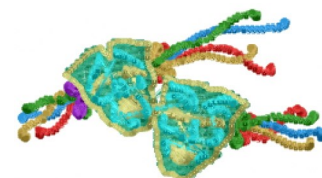

Name: Drama Comedy Mask Machine
Embroidery Design

SKU: DS01-Drama_Mask_Two

Brand: DataStitch

Unique Colors: 13 (8 color Stops)

Unique Colors

	Color Name (Color Code)	Manufacturer - Type
	Super White (1001) [No Color Selected]	madeira - rayon
	Dusty Lilac (1263) [No Color Selected]	madeira - rayon
	Crocus (286)	Exquisite - Polyester 1000m

Complete Color Sequence

#		Color Name (Color Code)	Manufacturer - Type
1		Super White (1001) [No Color Selected]	madeira - rayon
2		Super White (1001) [No Color Selected]	madeira - rayon
3		Crocus (286)	Exquisite - Polyester 1000m