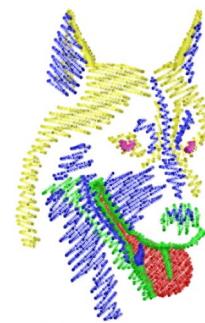

Name: Dog Head Outline Machine Embroidery Design

SKU: DS01-Dog_Head_Two

Brand: DataStitch

Unique Colors: 13 (5 color Stops)

Unique Colors

	Color Name (Color Code)	Manufacturer - Type
	Super White (1001) [No Color Selected]	madeira - rayon
	Dusty Lilac (1263) [No Color Selected]	madeira - rayon
	Crocus (286)	Exquisite - Polyester 1000m

Complete Color Sequence

#		Color Name (Color Code)	Manufacturer - Type
1		Super White (1001) [No Color Selected]	madeira - rayon
2		Super White (1001) [No Color Selected]	madeira - rayon
3		Crocus (286)	Exquisite - Polyester 1000m