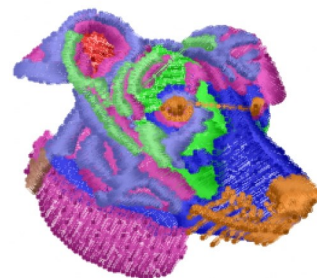

**Name:** Dog Head Machine Embroidery Design

**SKU:** DS01-Dog\_Head\_New

**Brand:** DataStitch

**Unique Colors:** 13 (8 color Stops)

## Unique Colors

	<b>Color Name (Color Code)</b>	<b>Manufacturer - Type</b>
	Super White (1001) [No Color Selected]	madeira - rayon
	Dusty Lilac (1263) [No Color Selected]	madeira - rayon
	Crocus (286)	Exquisite - Polyester 1000m

# Complete Color Sequence

#		Color Name (Color Code)	Manufacturer - Type
1		Super White (1001) [No Color Selected]	madeira - rayon
2		Super White (1001) [No Color Selected]	madeira - rayon
3		Crocus (286)	Exquisite - Polyester 1000m