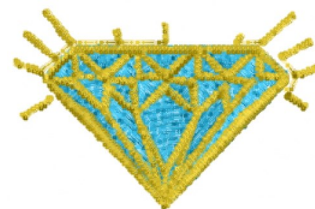

Name: Diamond Machine Embroidery Design

SKU: DS01-Diamond_Two

Brand: DataStitch

Unique Colors: 13 (2 color Stops)

Unique Colors

	Color Name (Color Code)	Manufacturer - Type
	Super White (1001) [No Color Selected]	madeira - rayon
	Dusty Lilac (1263) [No Color Selected]	madeira - rayon
	Crocus (286)	Exquisite - Polyester 1000m

Complete Color Sequence

#		Color Name (Color Code)	Manufacturer - Type
1		Super White (1001) [No Color Selected]	madeira - rayon
2		Super White (1001) [No Color Selected]	madeira - rayon
3		Crocus (286)	Exquisite - Polyester 1000m