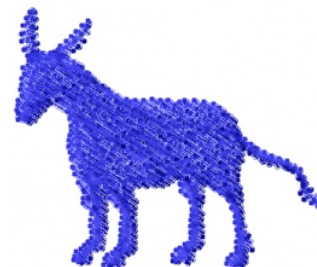

Name: Democrat Donkey Silhouette Machine Embroidery Design

SKU: DS01-Democrat_Donkey_Silhouette_1

Brand: DataStitch

Unique Colors: 13 (1 color Stops)

Unique Colors

	Color Name (Color Code)	Manufacturer - Type
	Super White (1001) [No Color Selected]	madeira - rayon
	Dusty Lilac (1263) [No Color Selected]	madeira - rayon
	Crocus (286)	Exquisite - Polyester 1000m

Complete Color Sequence

#		Color Name (Color Code)	Manufacturer - Type
1		Super White (1001) [No Color Selected]	madeira - rayon
2		Super White (1001) [No Color Selected]	madeira - rayon
3		Crocus (286)	Exquisite - Polyester 1000m