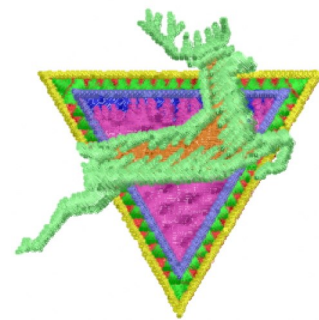

Name: Deer Logo Machine Embroidery Design

SKU: DS01-Deer_Logo

Brand: DataStitch

Unique Colors: 13 (8 color Stops)

Unique Colors

	Color Name (Color Code)	Manufacturer - Type
	Super White (1001) [No Color Selected]	madeira - rayon
	Dusty Lilac (1263) [No Color Selected]	madeira - rayon
	Crocus (286)	Exquisite - Polyester 1000m

Complete Color Sequence

#		Color Name (Color Code)	Manufacturer - Type
1		Super White (1001) [No Color Selected]	madeira - rayon
2		Super White (1001) [No Color Selected]	madeira - rayon
3		Crocus (286)	Exquisite - Polyester 1000m