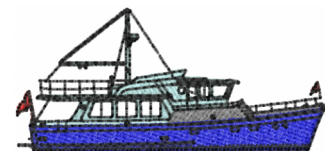

Name: Deep Sea Fishing Machine Embroidery Design

SKU: DS01-Deep_Sea_Fishing

Brand: DataStitch

Unique Colors: 13 (5 color Stops)

Unique Colors

	Color Name (Color Code)	Manufacturer - Type
	Super White (1001) [No Color Selected]	madeira - rayon
	Dusty Lilac (1263) [No Color Selected]	madeira - rayon
	Crocus (286)	Exquisite - Polyester 1000m

Complete Color Sequence

#		Color Name (Color Code)	Manufacturer - Type
1		Super White (1001) [No Color Selected]	madeira - rayon
2		Super White (1001) [No Color Selected]	madeira - rayon
3		Crocus (286)	Exquisite - Polyester 1000m