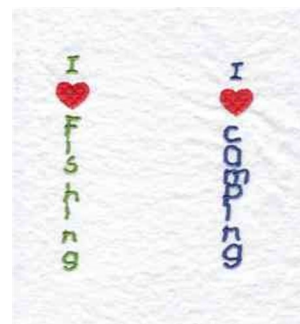

Name: I Love Fishing/Camping Machine
Embroidery Design

SKU: ST01-DYD7594

Brand: Shady Threads

Unique Colors: 13 (3 color Stops)

Unique Colors

	Color Name (Color Code)	Manufacturer - Type
	Super White (1001) [No Color Selected]	madeira - rayon
	Dusty Lilac (1263) [No Color Selected]	madeira - rayon
	Crocus (286)	Exquisite - Polyester 1000m

Complete Color Sequence

#		Color Name (Color Code)	Manufacturer - Type
1		Super White (1001) [No Color Selected]	madeira - rayon
2		Super White (1001) [No Color Selected]	madeira - rayon
3		Crocus (286)	Exquisite - Polyester 1000m