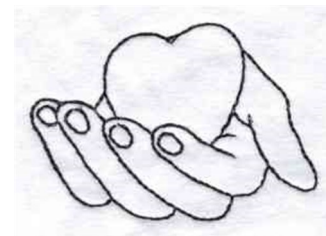

Name: Heart Hand Outline Machine Embroidery Design

SKU: ST01-DYD7105

Brand: Shady Threads

Unique Colors: 13 (1 color Stops)

Unique Colors

	Color Name (Color Code)	Manufacturer - Type
	Super White (1001) [No Color Selected]	madeira - rayon
	Dusty Lilac (1263) [No Color Selected]	madeira - rayon
	Crocus (286)	Exquisite - Polyester 1000m