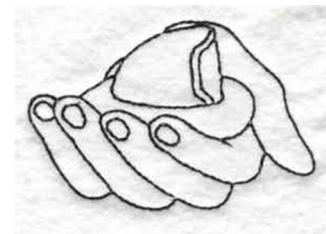

Name: Fireman Hand Outline Machine
Embroidery Design

SKU: ST01-DYD7104

Brand: Shady Threads

Unique Colors: 13 (1 color Stops)

Unique Colors

| | Color Name (Color Code) | Manufacturer - Type |
|--|--|-----------------------------|
|  | Super White (1001) [No Color Selected] | madeira - rayon |
|  | Dusty Lilac (1263) [No Color Selected] | madeira - rayon |
|  | Crocus (286) | Exquisite - Polyester 1000m |