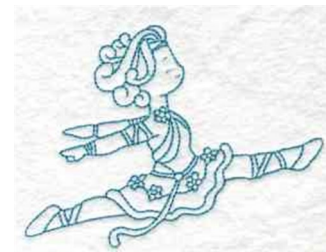

Name: Bluework Jumping Dancer Machine
Embroidery Design

SKU: ST01-DYD7082

Brand: Shady Threads

Unique Colors: 13 (1 color Stops)

Unique Colors

	Color Name (Color Code)	Manufacturer - Type
	Super White (1001) [No Color Selected]	madeira - rayon
	Dusty Lilac (1263) [No Color Selected]	madeira - rayon
	Crocus (286)	Exquisite - Polyester 1000m

Complete Color Sequence

#		Color Name (Color Code)	Manufacturer - Type
1		Super White (1001) [No Color Selected]	madeira - rayon
2		Super White (1001) [No Color Selected]	madeira - rayon
3		Crocus (286)	Exquisite - Polyester 1000m