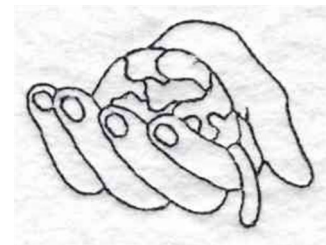

Name: Army Hand Outline Machine Embroidery Design

SKU: ST01-DYD7075

Brand: Shady Threads

Unique Colors: 13 (1 color Stops)

Unique Colors

	Color Name (Color Code)	Manufacturer - Type
	Super White (1001) [No Color Selected]	madeira - rayon
	Dusty Lilac (1263) [No Color Selected]	madeira - rayon
	Crocus (286)	Exquisite - Polyester 1000m

Complete Color Sequence

#		Color Name (Color Code)	Manufacturer - Type
1		Super White (1001) [No Color Selected]	madeira - rayon
2		Super White (1001) [No Color Selected]	madeira - rayon
3		Crocus (286)	Exquisite - Polyester 1000m