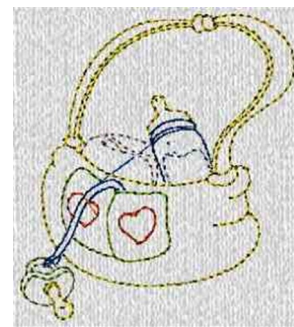

Name: Baby Bag

SKU: ST01-DYD5022

Brand: Shady Threads

Unique Colors: 13 (8 color Stops)

Unique Colors

	Color Name (Color Code)	Manufacturer - Type
	Super White (1001) [No Color Selected]	madeira - rayon
	Dusty Lilac (1263) [No Color Selected]	madeira - rayon
	Crocus (286)	Exquisite - Polyester 1000m