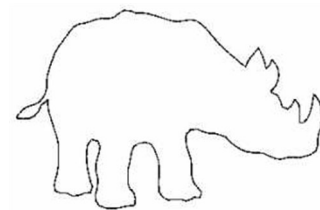

Name: Rhino Outline Machine Embroidery Design

SKU: ST01-DYD4008

Brand: Shady Threads

Unique Colors: 13 (1 color Stops)

Unique Colors

	Color Name (Color Code)	Manufacturer - Type
	Super White (1001) [No Color Selected]	madeira - rayon
	Dusty Lilac (1263) [No Color Selected]	madeira - rayon
	Crocus (286)	Exquisite - Polyester 1000m