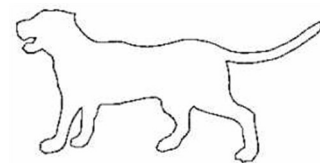

Name: Dog Outline Machine Embroidery Design

SKU: ST01-DYD3804

Brand: Shady Threads

Unique Colors: 13 (1 color Stops)

Unique Colors

	Color Name (Color Code)	Manufacturer - Type
	Super White (1001) [No Color Selected]	madeira - rayon
	Dusty Lilac (1263) [No Color Selected]	madeira - rayon
	Crocus (286)	Exquisite - Polyester 1000m

Complete Color Sequence

#		Color Name (Color Code)	Manufacturer - Type
1		Super White (1001) [No Color Selected]	madeira - rayon
2		Super White (1001) [No Color Selected]	madeira - rayon
3		Crocus (286)	Exquisite - Polyester 1000m