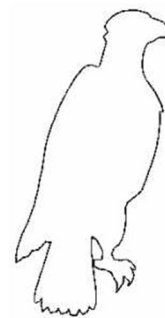

Name: Eagle Outline Machine Embroidery Design

SKU: ST01-DYD2605

Brand: Shady Threads

Unique Colors: 13 (1 color Stops)

Unique Colors

	Color Name (Color Code)	Manufacturer - Type
	Super White (1001) [No Color Selected]	madeira - rayon
	Dusty Lilac (1263) [No Color Selected]	madeira - rayon
	Crocus (286)	Exquisite - Polyester 1000m