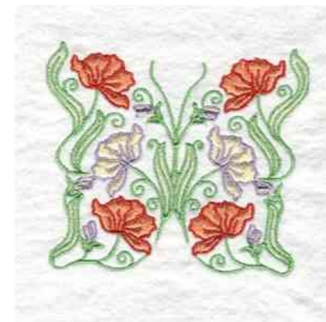

Name: Butterfly Flower Machine Embroidery Design

SKU: ST01-DYD15250

Brand: Shady Threads

Unique Colors: 13 (6 color Stops)

Unique Colors

	Color Name (Color Code)	Manufacturer - Type
	Super White (1001) [No Color Selected]	madeira - rayon
	Dusty Lilac (1263) [No Color Selected]	madeira - rayon
	Crocus (286)	Exquisite - Polyester 1000m

Complete Color Sequence

#		Color Name (Color Code)	Manufacturer - Type
1		Super White (1001) [No Color Selected]	madeira - rayon
2		Super White (1001) [No Color Selected]	madeira - rayon
3		Crocus (286)	Exquisite - Polyester 1000m