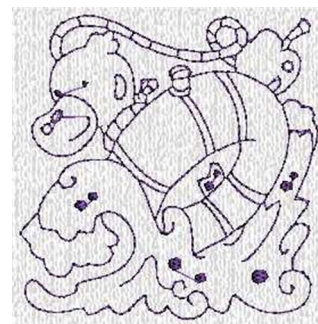

Name: Swim Ring Block Machine Embroidery Design

SKU: ST01-DYD12443

Brand: Shady Threads

Unique Colors: 13 (1 color Stops)

Unique Colors

| | Color Name (Color Code) | Manufacturer - Type |
|--|--|-----------------------------|
|  | Super White (1001) [No Color Selected] | madeira - rayon |
|  | Dusty Lilac (1263) [No Color Selected] | madeira - rayon |
|  | Crocus (286) | Exquisite - Polyester 1000m |

Complete Color Sequence

| # | | Color Name (Color Code) | Manufacturer - Type |
|---|--|--|--------------------------------|
| 1 | | Super White (1001) [No Color Selected] | madeira - rayon |
| 2 | | Super White (1001) [No Color Selected] | madeira - rayon |
| 3 | | Crocus (286) | Exquisite - Polyester 1000m |