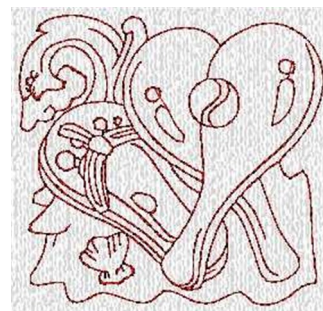

Name: RW Summer Block Machine Embroidery Design

SKU: ST01-DYD12245

Brand: Shady Threads

Unique Colors: 13 (1 color Stops)

Unique Colors

	Color Name (Color Code)	Manufacturer - Type
	Super White (1001) [No Color Selected]	madeira - rayon
	Dusty Lilac (1263) [No Color Selected]	madeira - rayon
	Crocus (286)	Exquisite - Polyester 1000m

Complete Color Sequence

#		Color Name (Color Code)	Manufacturer - Type
1		Super White (1001) [No Color Selected]	madeira - rayon
2		Super White (1001) [No Color Selected]	madeira - rayon
3		Crocus (286)	Exquisite - Polyester 1000m