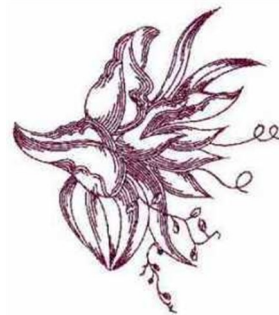

Name: Redwork Fern

SKU: ST01-DYD11904

Brand: Shady Threads

Unique Colors: 13 (1 color Stops)

Unique Colors

	Color Name (Color Code)	Manufacturer - Type
	Super White (1001) [No Color Selected]	madeira - rayon
	Dusty Lilac (1263) [No Color Selected]	madeira - rayon
	Crocus (286)	Exquisite - Polyester 1000m

Complete Color Sequence

#		Color Name (Color Code)	Manufacturer - Type
1		Super White (1001) [No Color Selected]	madeira - rayon
2		Super White (1001) [No Color Selected]	madeira - rayon
3		Crocus (286)	Exquisite - Polyester 1000m