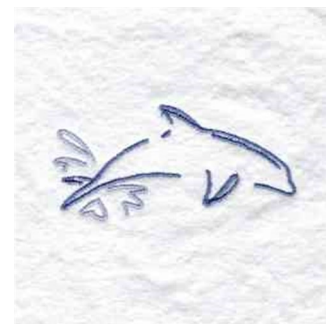

Name: Dolphin Jump

SKU: ST01-DYD11630

Brand: Shady Threads

Unique Colors: 13 (2 color Stops)

Unique Colors

	Color Name (Color Code)	Manufacturer - Type
	Super White (1001) [No Color Selected]	madeira - rayon
	Dusty Lilac (1263) [No Color Selected]	madeira - rayon
	Crocus (286)	Exquisite - Polyester 1000m