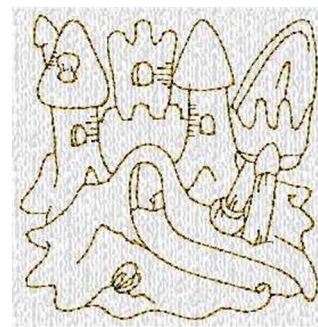

**Name:** Sandcastle Quilt Block

**SKU:** ST01-DYD10439

**Brand:** Shady Threads

**Unique Colors:** 13 (1 color Stops)

## Unique Colors

	<b>Color Name (Color Code)</b>	<b>Manufacturer - Type</b>
	Super White (1001) [No Color Selected]	madeira - rayon
	Dusty Lilac (1263) [No Color Selected]	madeira - rayon
	Crocus (286)	Exquisite - Polyester 1000m

# Complete Color Sequence

#		Color Name (Color Code)	Manufacturer - Type
1		Super White (1001) [No Color Selected]	madeira - rayon
2		Super White (1001) [No Color Selected]	madeira - rayon
3		Crocus (286)	Exquisite - Polyester 1000m