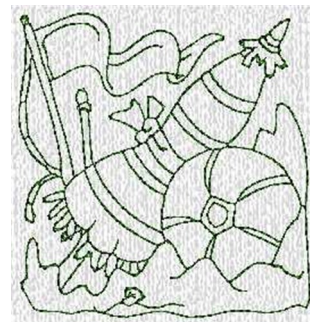

Name: Beach Umbrella Block

SKU: ST01-DYD10363

Brand: Shady Threads

Unique Colors: 13 (1 color Stops)

Unique Colors

	Color Name (Color Code)	Manufacturer - Type
	Super White (1001) [No Color Selected]	madeira - rayon
	Dusty Lilac (1263) [No Color Selected]	madeira - rayon
	Crocus (286)	Exquisite - Polyester 1000m

Complete Color Sequence

#		Color Name (Color Code)	Manufacturer - Type
1		Super White (1001) [No Color Selected]	madeira - rayon
2		Super White (1001) [No Color Selected]	madeira - rayon
3		Crocus (286)	Exquisite - Polyester 1000m